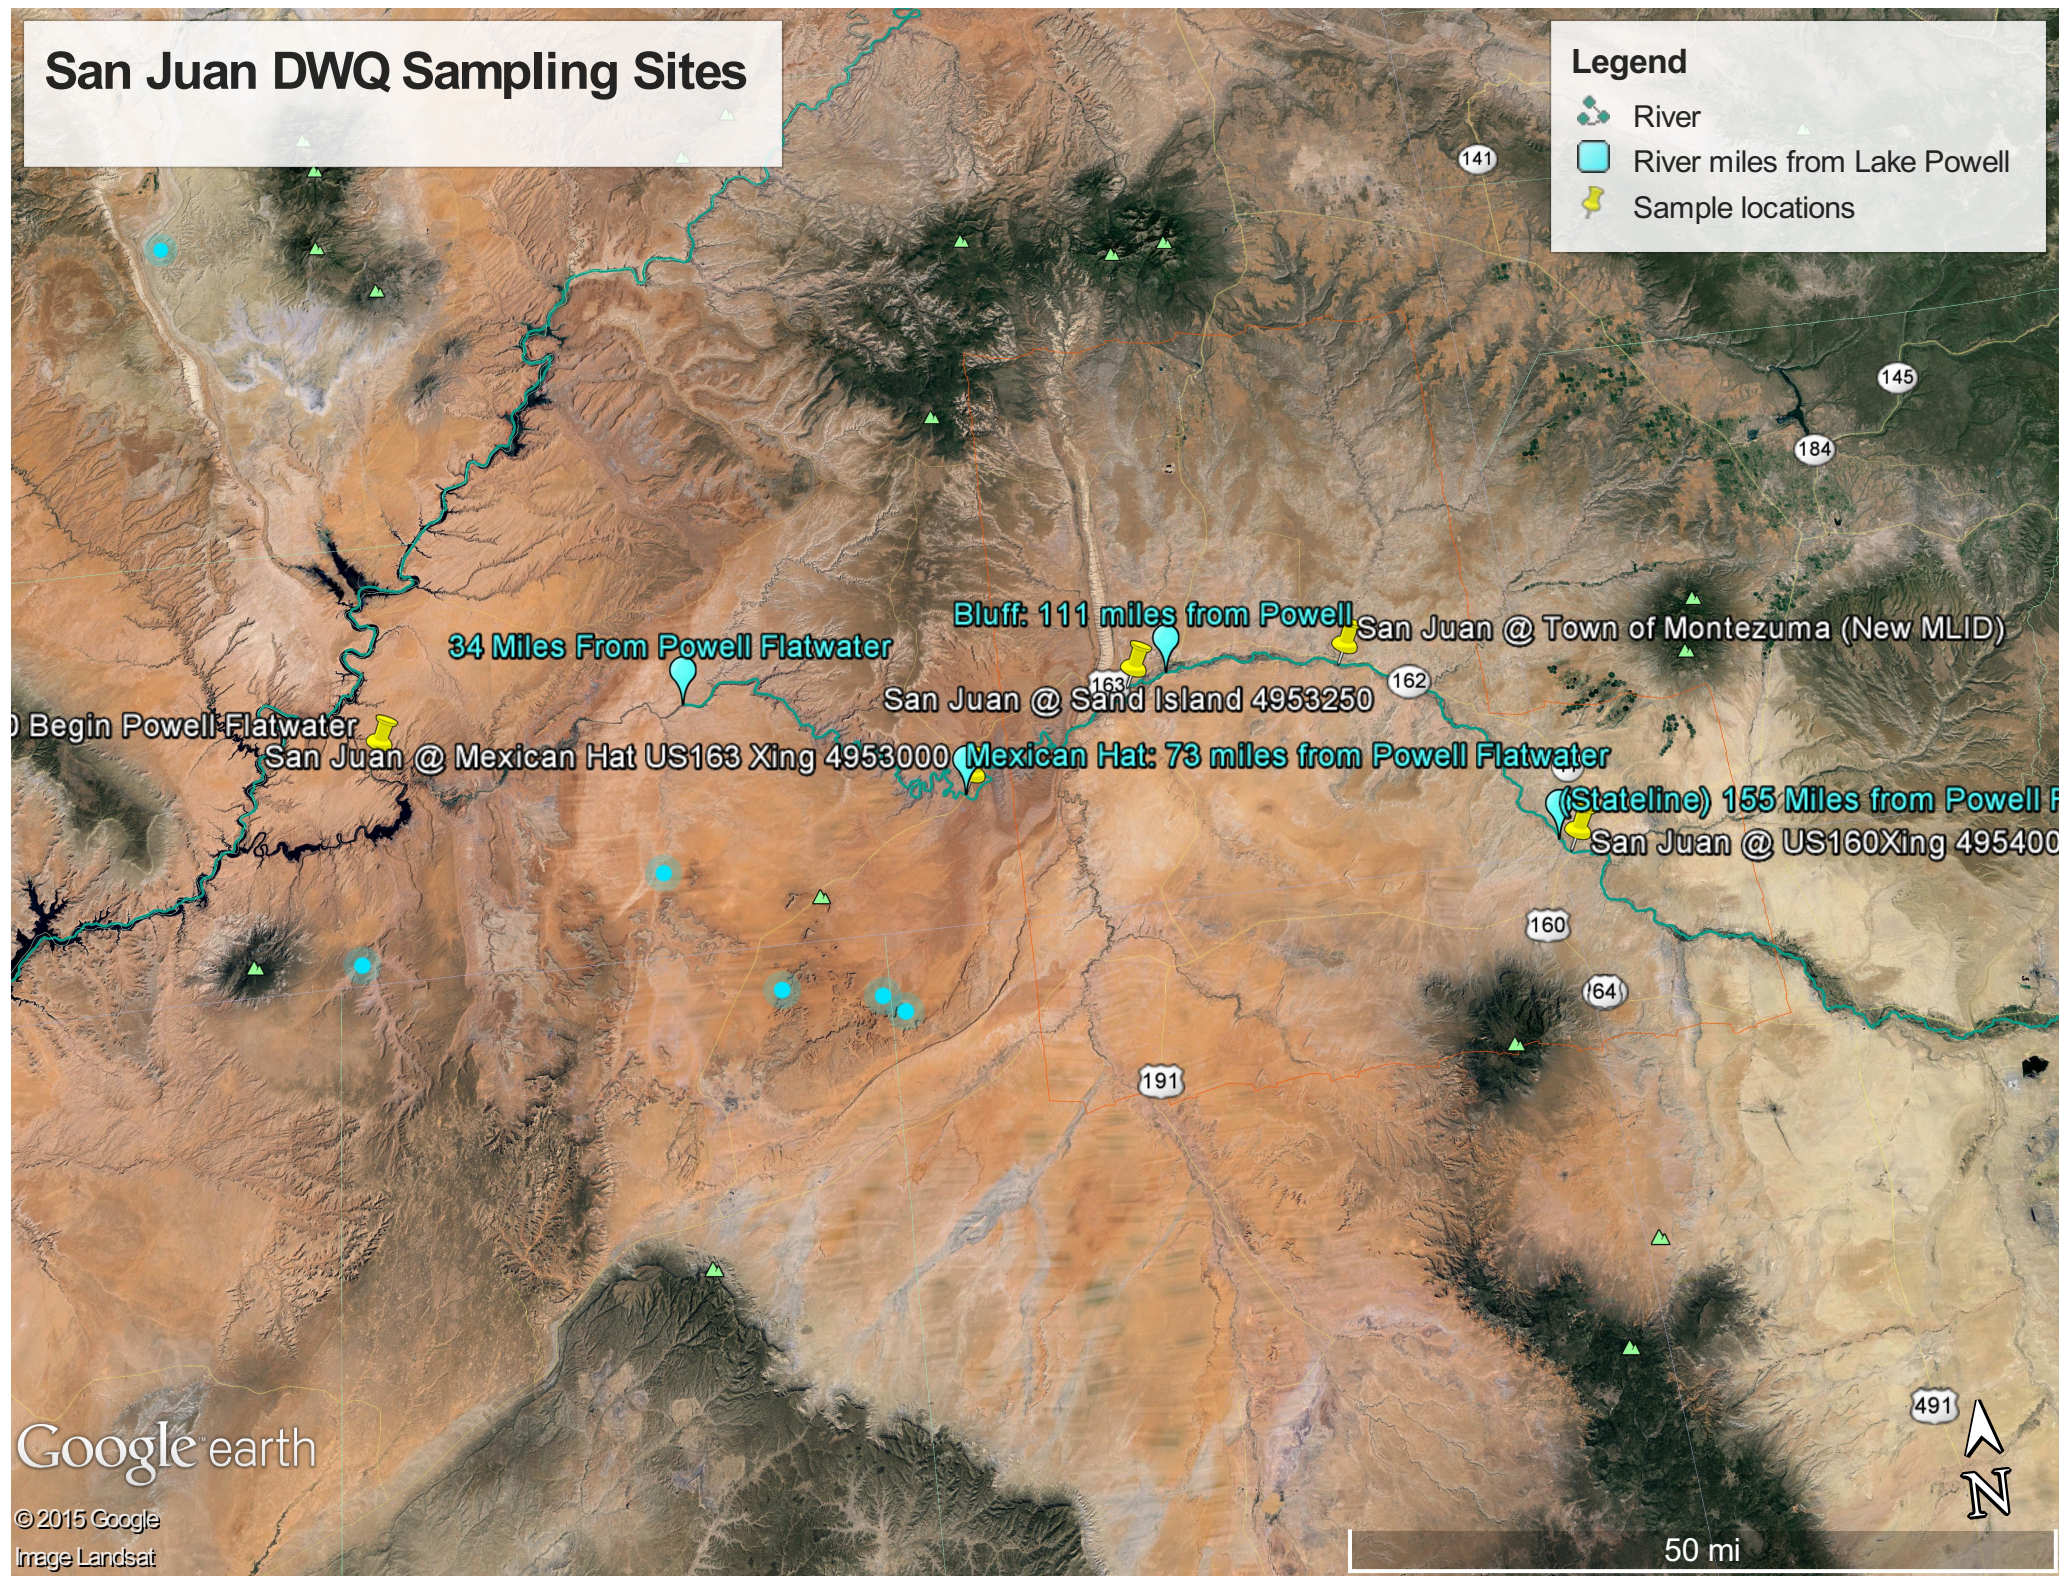

San Juan DWQ Sampling Sites

Legend

-  River
-  River miles from Lake Powell
-  Sample locations

Google earth

© 2015 Google
Image Landsat